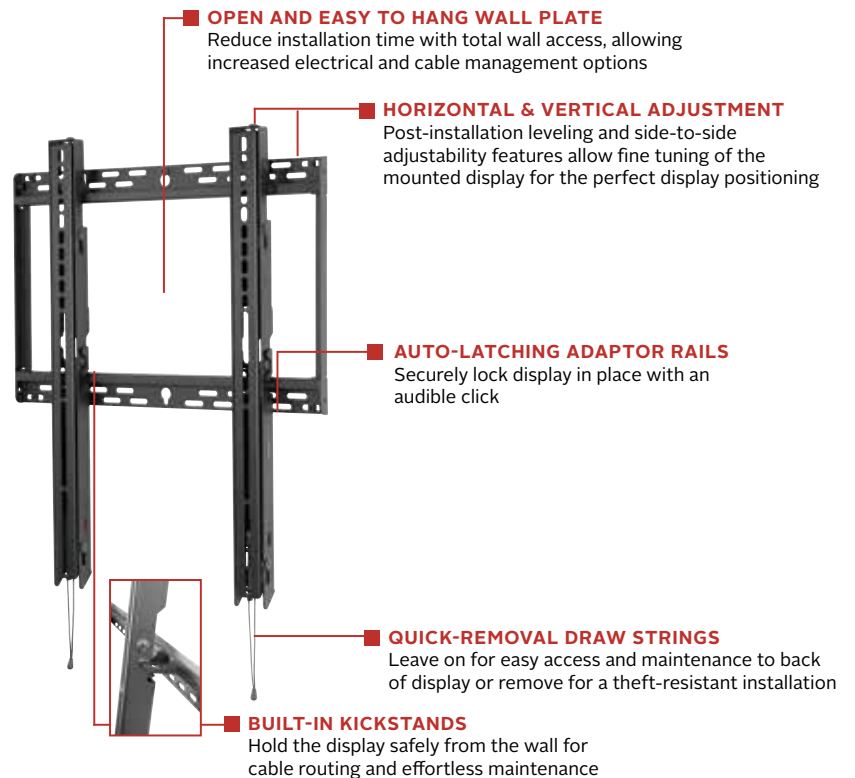

SFP680

Display size
46"- 90"

Max load
350lb (158kg)

SMARTMOUNT

Universal Portrait Flat Wall Mount

FOR 46" TO 90" DISPLAYS

Peerless-AV's SmartMount® Universal Portrait Flat Wall Mount delivers an ultra-slim profile designed to hold large displays up to 350lb. Installation and maintenance are made easy with the SFP680's robust feature set. Auto-latching adaptor rails automatically secure the display without the use of a tool. The mount's built-in kickstand holds the display safely from the wall during cable routing, while the open wall plate allows for increased electrical and cable management options. Horizontal and vertical display adjustment allow for quick fine-tuning of the mounted display.

The SFP680 reduces installation time and provides the most stable mounting solution for large interactive displays.

Additional Features

- ✓ Universal mount fits displays with mounting patterns up to 494 x 650mm (19.45" W x 25.59" H)
- ✓ Low-profile design holds display only 1.70" (43mm) from the wall
- ✓ Easy hang wall plate allows a bolt to be pre-installed to ease wall plate installation
- ✓ Lateral display adjustment up to 3.38" (85.9mm)
- ✓ 1" of post-installation vertical adjustment provides flexibility in the installation
- ✓ Includes fastener pack with all necessary mounting and display attachment hardware (including M10)

Low-profile design for a sleek, yet compact installation

Comes in color packaging with included installation hardware and easy to follow instructions.

Please visit peerless-av.com/en-us/patents for patent information.

info@peerless-av.com
peerless-av.com

peerless-AV®

SFP680 SmartMount® Universal Portrait Flat Wall Mount for 46" to 90" Displays - security models

Product Specifications

	DIMENSIONS (W x H x D)	PRODUCT WEIGHT	LOAD CAPACITY	FINISH	AVAILABLE COLORS
SFP680	22.00" x 27.48" x 1.70" (559 x 698 x 43mm)	11.95lb (5.4kg)	350lb (158kg)	Scratch resistant fused epoxy	Semi-gloss black