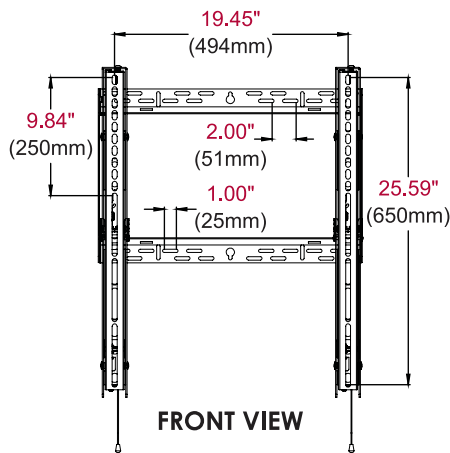

SFP680 SmartMount® Universal Portrait Flat Wall Mount for 46" to 90" Displays - security models

Product Specifications

	DIMENSIONS (W x H x D)	PRODUCT WEIGHT	LOAD CAPACITY	FINISH	AVAILABLE COLORS
SFP680	22.00" x 27.48" x 1.70" (559 x 698 x 43mm)	11.95lb (5.4kg)	350lb (158kg)	Scratch resistant fused epoxy	Semi-gloss black

Package Specifications

	PACKAGE SIZE (W x H x D)	PACKAGE SHIP WEIGHT	PACKAGE UPC CODE	PACKAGE CONTENTS	UNITS IN PACKAGE
SFP680	28.50" x 4.10" x 15.60" (725 x 105 x 395mm)	14.95lb (6.78kg)	735029314202	Wall mount, wall and display installation hardware, installation instructions	1

Accessories

ACC615: Metal Stud Fastener Kit

All dimensions = inch (mm)

Architect Specifications

The Smartmount® Universal Portrait Flat Wall Mount shall be a Peerless-AV model SFP680 and shall be located where indicated on the plans. Assembly and installation shall be done according to instructions provided by the manufacturer.

Visit peerless-av.com to see the complete line of AV solutions from Peerless-AV, including outdoor displays, wireless, kiosks, digital audio, display mounts, projector mounts, carts/stands, and a full assortment of accessories.

Peerless-AV
2300 White Oak Circle
Aurora, IL 60502 USA
(800) 865-2112
(630) 375-5100
Fax: (800) 359-6500

Peerless-AV Europe
Unit 3 Watford Interchange
Colonial Way, Watford
Herts, WD24 4WP
United Kingdom
+44 (0) 1923 200100
Fax: +44 (0) 1923 200101

Peerless-AV de México
Ave de las Industrias 413
Parque Industrial Escobedo
Escobedo, N.L.,
Mexico 66050
+52 (81) 8384-8300
Fax: +52 (81) 8384-8360