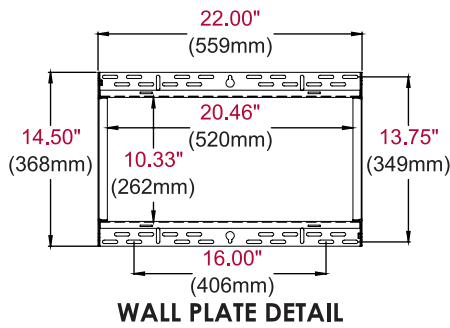

SFP680 SmartMount® Universal Portrait Flat Wall Mount for 46" to 90" Displays - security models

Product Specifications

	DIMENSIONS (W x H x D)	PRODUCT WEIGHT	LOAD CAPACITY	FINISH	AVAILABLE COLORS
SFP680	22.00" x 27.48" x 1.70" (559 x 698 x 43mm)	11.95lb (5.4kg)	350lb (158kg)	Scratch resistant fused epoxy	Semi-gloss black

Package Specifications

	PACKAGE SIZE (W x H x D)	PACKAGE SHIP WEIGHT	PACKAGE UPC CODE	PACKAGE CONTENTS	UNITS IN PACKAGE
SFP680	28.50" x 4.10" x 15.60" (725 x 105 x 395mm)	14.95lb (6.78kg)	735029314202	Wall mount, wall and display installation hardware, installation instructions	1

Accessories

ACC615: Metal Stud Fastener Kit

All dimensions = inch (mm)

Architect Specifications

The Smartmount® Universal Portrait Flat Wall Mount shall be a Peerless-AV model SFP680 and shall be located where indicated on the plans. Assembly and installation shall be done according to instructions provided by the manufacturer.

Visit peerless-av.com to see the complete line of AV solutions from Peerless-AV, including outdoor displays, wireless, kiosks, digital audio, display mounts, projector mounts, carts/stands, and a full assortment of accessories.

Peerless-AV
2300 White Oak Circle
Aurora, IL 60502 USA
(800) 865-2112
(630) 375-5100
Fax: (800) 359-6500

Peerless-AV Europe
Unit 3 Watford Interchange
Colonial Way, Watford
Herts, WD24 4WP
United Kingdom
+44 (0) 1923 200100
Fax: +44 (0) 1923 200101

Peerless-AV de México
Ave de las Industrias 413
Parque Industrial Escobedo
Escobedo, N.L.,
Mexico 66050
+52 (81) 8384-8300
Fax: +52 (81) 8384-8360