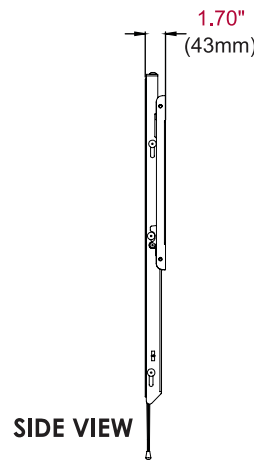

SFP680 SmartMount® Universal Portrait Flat Wall Mount for 46" to 90" Displays - security models

Product Specifications

	DIMENSIONS (W x H x D)	PRODUCT WEIGHT	LOAD CAPACITY	FINISH	AVAILABLE COLORS
SFP680	22.00" x 27.48" x 1.70" (559 x 698 x 43mm)	11.95lb (5.4kg)	350lb (158kg)	Scratch resistant fused epoxy	Semi-gloss black

Package Specifications

	PACKAGE SIZE (W x H x D)	PACKAGE SHIP WEIGHT	PACKAGE UPC CODE	PACKAGE CONTENTS	UNITS IN PACKAGE
SFP680	28.50" x 4.10" x 15.60" (725 x 105 x 395mm)	14.95lb (6.78kg)	735029314202	Wall mount, wall and display installation hardware, installation instructions	1

Accessories

ACC615: Metal Stud Fastener Kit

All dimensions = inch (mm)

Architect Specifications

The Smartmount® Universal Portrait Flat Wall Mount shall be a Peerless-AV model SFP680 and shall be located where indicated on the plans. Assembly and installation shall be done according to instructions provided by the manufacturer.

Visit peerless-av.com to see the complete line of AV solutions from Peerless-AV, including outdoor displays, wireless, kiosks, digital audio, display mounts, projector mounts, carts/stands, and a full assortment of accessories.

Peerless-AV
2300 White Oak Circle
Aurora, IL 60502 USA
(800) 865-2112
(630) 375-5100
Fax: (800) 359-6500

Peerless-AV Europe
Unit 3 Watford Interchange
Colonial Way, Watford
Herts, WD24 4WP
United Kingdom
+44 (0) 1923 200100
Fax: +44 (0) 1923 200101

Peerless-AV de México
Ave de las Industrias 413
Parque Industrial Escobedo
Escobedo, N.L.,
Mexico 66050
+52 (81) 8384-8300
Fax: +52 (81) 8384-8360