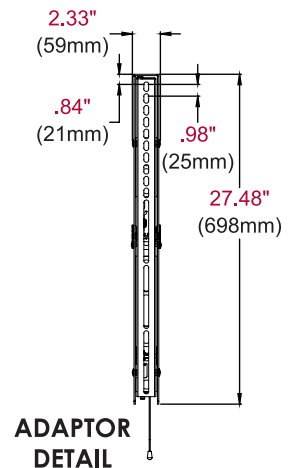

SFP680 SmartMount® Universal Portrait Flat Wall Mount for 46" to 90" Displays - security models

Product Specifications

	DIMENSIONS (W x H x D)	PRODUCT WEIGHT	LOAD CAPACITY	FINISH	AVAILABLE COLORS
SFP680	22.00" x 27.48" x 1.70" (559 x 698 x 43mm)	11.95lb (5.4kg)	350lb (158kg)	Scratch resistant fused epoxy	Semi-gloss black

Package Specifications

	PACKAGE SIZE (W x H x D)	PACKAGE SHIP WEIGHT	PACKAGE UPC CODE	PACKAGE CONTENTS	UNITS IN PACKAGE
SFP680	28.50" x 4.10" x 15.60" (725 x 105 x 395mm)	14.95lb (6.78kg)	735029314202	Wall mount, wall and display installation hardware, installation instructions	1

Accessories

ACC615: Metal Stud Fastener Kit

All dimensions = inch (mm)

Architect Specifications

The Smartmount® Universal Portrait Flat Wall Mount shall be a Peerless-AV model SFP680 and shall be located where indicated on the plans. Assembly and installation shall be done according to instructions provided by the manufacturer.

Visit peerless-av.com to see the complete line of AV solutions from Peerless-AV, including outdoor displays, wireless, kiosks, digital audio, display mounts, projector mounts, carts/stands, and a full assortment of accessories.

Peerless-AV
2300 White Oak Circle
Aurora, IL 60502 USA
(800) 865-2112
(630) 375-5100
Fax: (800) 359-6500

Peerless-AV Europe
Unit 3 Watford Interchange
Colonial Way, Watford
Herts, WD24 4WP
United Kingdom
+44 (0) 1923 200100
Fax: +44 (0) 1923 200101

Peerless-AV de México
Ave de las Industrias 413
Parque Industrial Escobedo
Escobedo, N.L.,
Mexico 66050
+52 (81) 8384-8300
Fax: +52 (81) 8384-8360